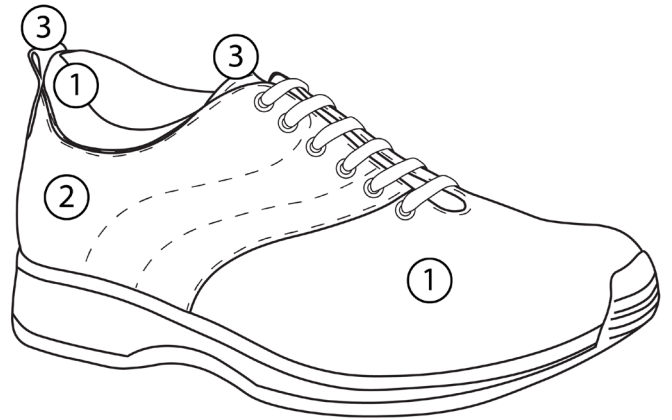

LINDSAY

REF.: IW008

INFO	
Lining	K704
Collar Padding	4mm
Tongue Padding	3mm
Insole	Texon With Reinforcement
Stiffener	Rhenoflex
Standard Upper Height	70mm
Heel	 Hollow Wedge

LINDSAY

REF.: IW003

CHLOE*

* On this model the zipper is lateral.