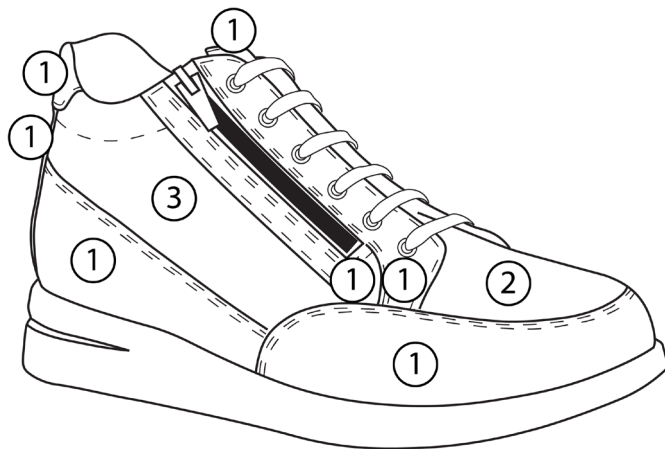

SHIRLEY

REF.: IW012

INFO

Lining	K704
Collar Padding	4mm
Tongue Padding	3mm
Insole	Texon With Reinforcement
Stiffener	Rhenoflex
Standard Upper Height	90mm
Maximum Upper Height With Supplement (If you choose high counterforts)	250mm
Heel	 Wedge