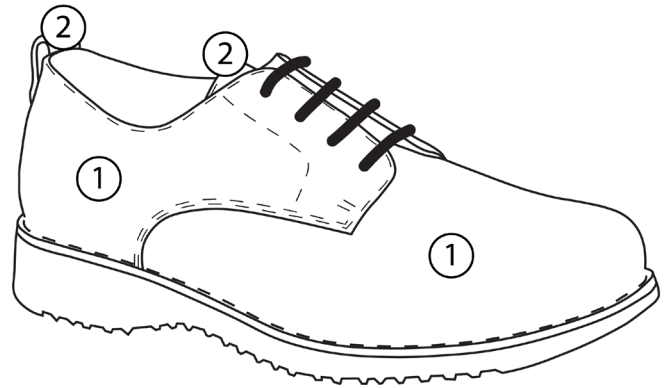

JENNIFER

REF.: IW006

INFO

Lining	K704
Tongue Padding	3mm
Insole	Texon With Reinforcement
Stiffener	Rhenoflex
Standard Upper Height	65mm
Heel	Fully Hollow Wedge