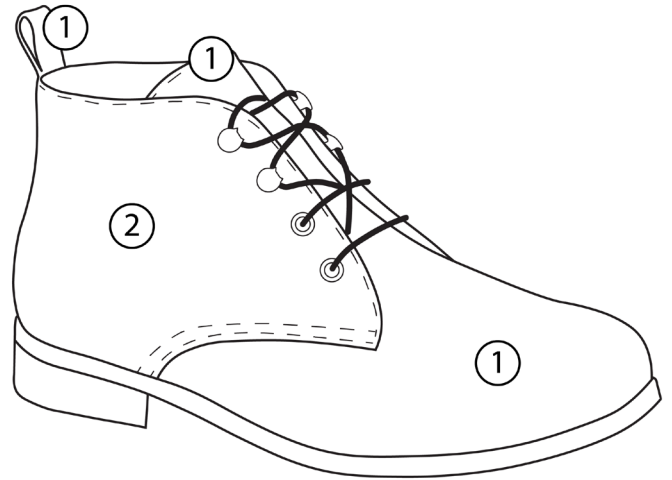

LUNA

REF.: IW005

INFO

Lining	K704
Tongue Padding	3mm
Insole	Texon With Reinforcement
Stiffener	Rhenoflex
Standard Upper Height	95mm
Maximum Upper Height With Supplement (If you choose high counterforts)	250mm
Heel	Heel