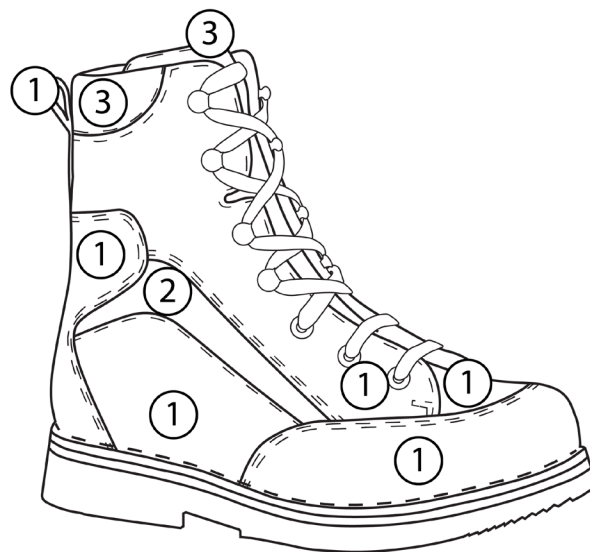

LAUREN

REF.: IC005

INFO	
Lining	K704
Collar Padding	6mm
Tongue Padding	3mm
Ankle Padding	4mm
Insole	Texon With Reinforcement
Stiffener	Rhenoflex
Standard Upper Height	135mm
Maximum Upper Height With Supplement (If you choose high counterforts)	250mm
Heel	Wedge