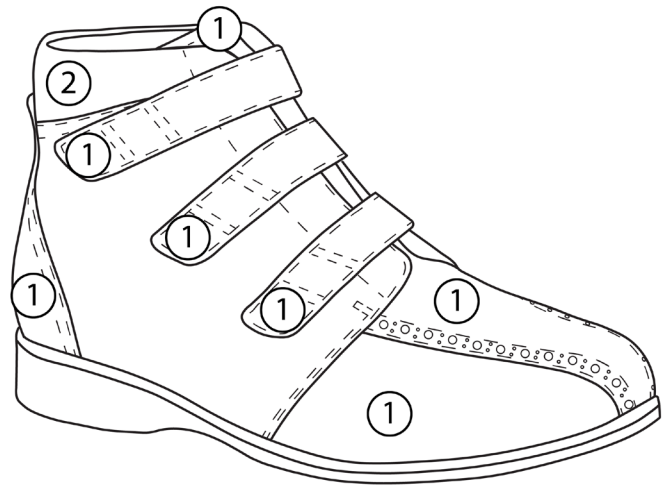

FLORENCE €

REF.: IW004

INFO

Lining	K704
Collar Padding	4mm
Tongue Padding	3mm
Insole	Texon With Reinforcement
Stiffener	Rhenoflex
Standard Upper Height	115mm
Maximum Upper Height With Supplement (If you choose high counterforts)	250mm
Heel	Fully Hollow Wedge