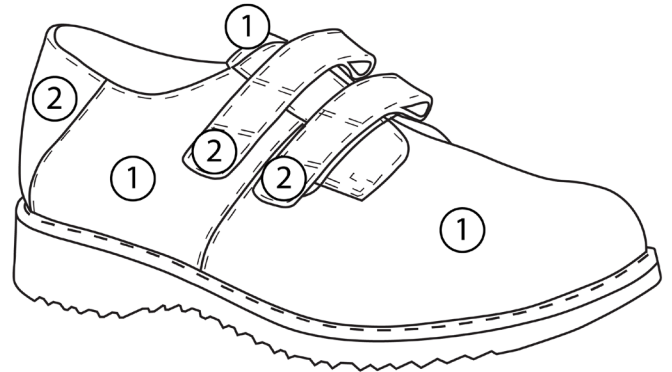

NANCY €

REF.: IW010

INFO

Lining	K704
Tongue Padding	3mm
Insole	Texon With Reinforcement
Stiffener	Rhenoflex
Standard Upper Height	65mm
Heel	Fully Hollow Wedge