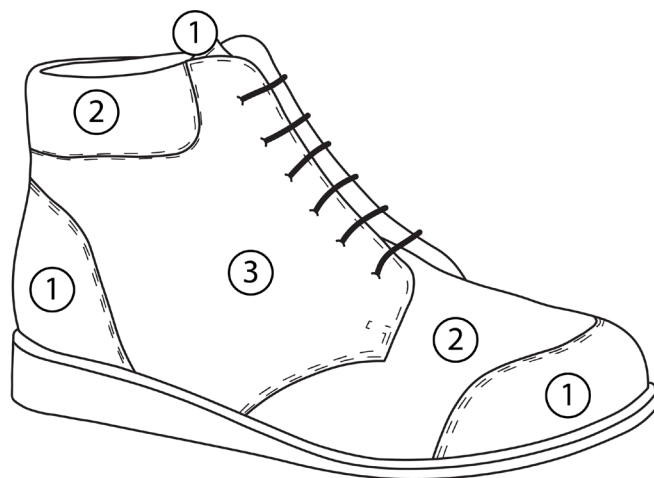

KELLY

REF.: IW007

INFO

Lining	K704
Collar Padding	4mm
Tongue Padding	3mm
Insole	Texon With Reinforcement
Stiffener	Rhenoflex
Standard Upper Height	105mm
Maximum Upper Height With Supplement (If you choose high counterforts)	250mm
Heel	Wedge