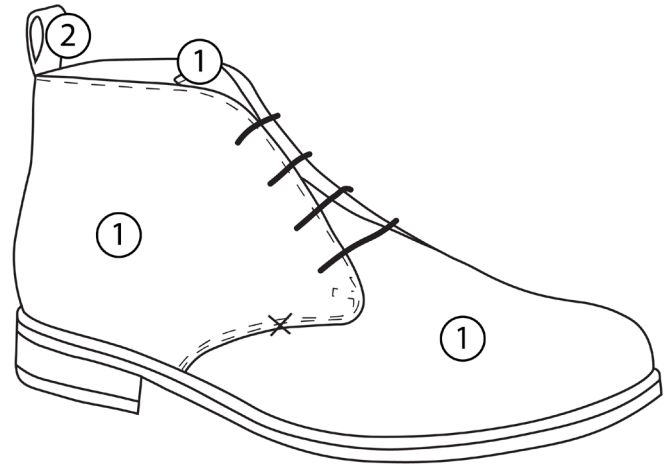

MATT

REF.: IM001

INFO

Lining	K704
Tongue Padding	3mm
Insole	Texon With Reinforcement
Stiffener	Rhenoflex
Standard Upper Height	100mm
Maximum Upper Height With Supplement (If you choose high counterforts)	250mm
Heel	Heel